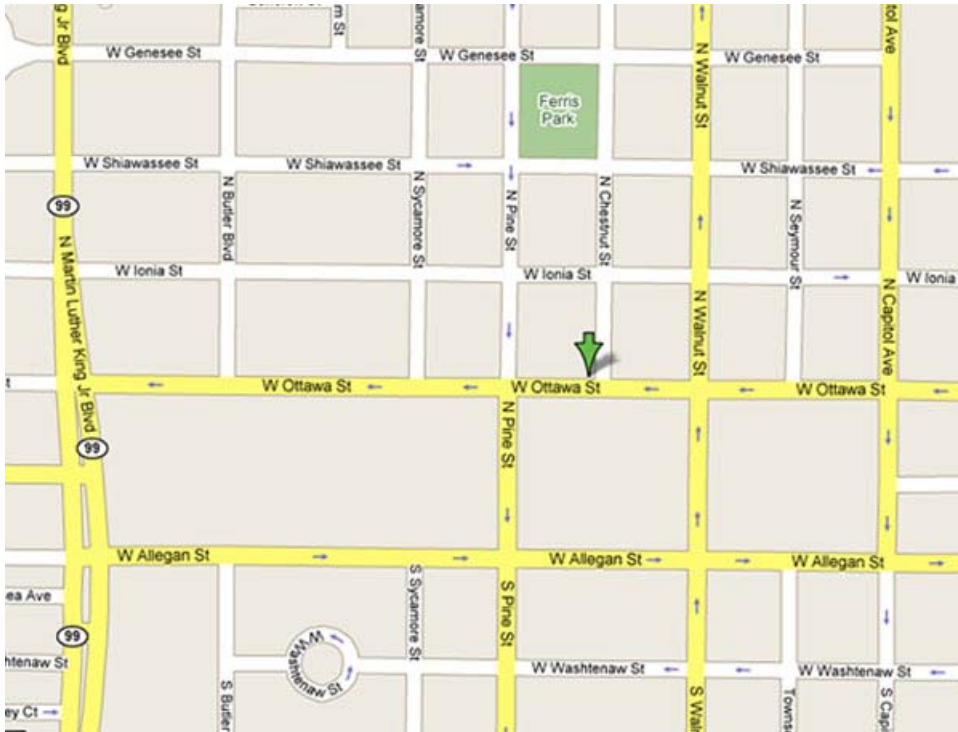

First Presbyterian Church

510 W Ottawa
Lansing, MI 48933
517 482-0668

Driving Directions

From the south or southeast

Follow I-496 west to the Walnut Street exit. Take ramp to St. Joseph Street level and continue west one block to Walnut Street. Turn north on Walnut, 6 blocks to West Ottawa. Turn left (W) on West Ottawa, one block to Chestnut. Turn right (N) on Chestnut for ½ block and turn left into parking lot.

From the west or southwest

Follow I-496 east into Lansing to the Martin Luther King, Jr. Blvd. exit ramp and up to the level of Main Street. Turn left (N) from Main Street onto MLK Blvd (Logan); go 8 blocks to Ionia Street. Turn right (E) on Ionia to Chestnut for ½ block and turn into parking lot.

From the east or northeast

Follow I-69 or US-127 to Oakland Street. Cross the Grand River bridge going west on Oakland for 2 blocks to Capitol Avenue. Turn left (S) on Capitol; go 5 blocks to Shiawassee. Turn right (W) on Shiawassee; go 3 blocks to Chestnut. Turn left (S) on Chestnut, 1½ blocks to parking lot.