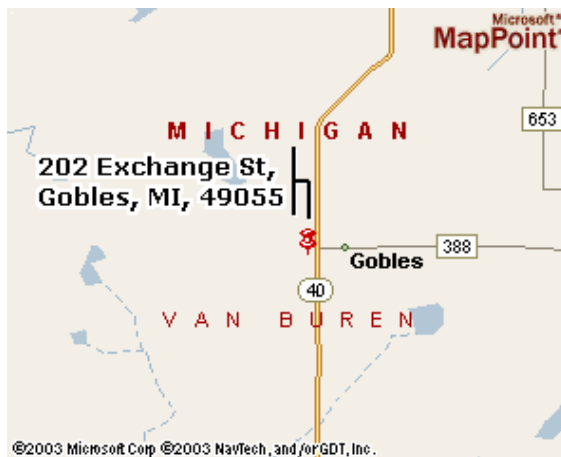

Bethany Presbyterian Church

202 Exchange St.

Gobles MI 49055

269 628-2646

Driving Directions

N Take SR-40 S, turning right onto Exchange.

S Take SR-40 N, turning left onto Exchange.

E Take SR-43 W, turning right onto SR-40, go approx. 4 mi. then turn left onto Exchange.

W Take SR-43 E, turning left onto SR-40, go approx. 4 mi. then turn left onto Exchange.