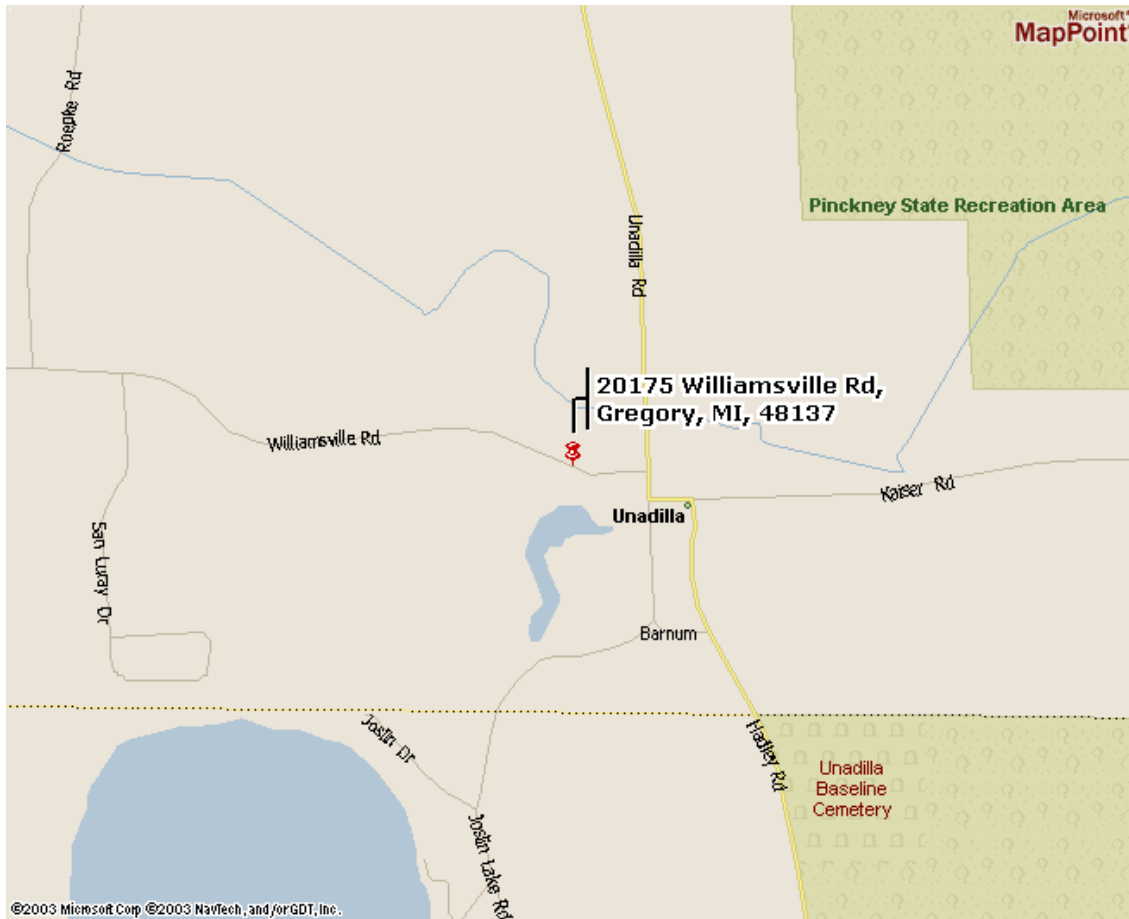

Unadilla Presbyterian Church
20175 Williamsville Road
Gregory, MI 48137
313.498.2348

Driving Directions

S: Merge onto I-69 N via exit number 37B toward Ft. Wayne. Merge onto I-94 E via exit number 38 toward Detroit. Take the M-52 N exit- exit number 159- toward Chelsea/Stockbridge. Merge onto MI-52. Turn right onto Werkner Rd. Turn slight right onto Island Lake Rd. Turn slight left onto Stofer Rd. Stofer Rd becomes Hadley Rd. Turn left onto Kaiser Rd. Turn right onto Unadilla Rd. Turn left onto Williamsville Rd.

E: Take I-94 W toward Chicago. Then M-52 N exit (exit number 159) toward Chelsea/Stockbridge. Turn left onto S Main St/MI-52. Continue to follow MI-52. Continue as above.

W: Take I-196 E toward Lansing. I-196 E becomes I-96 E. Merge onto I-69 N via exit number 89 toward Flint/Clare. Merge onto US-127 S via exit number 89A toward E Lansing/Jackson. Take the exit toward I-69-BL/Gd River Ave/M-43/Saginaw St/Mich Ave. Continue as above for North.

W: Take I-196 E toward Lansing. I-196 E becomes I-96 E. Take the M-52 exit - exit number 122- toward M-43/Webberville/ Stockbridge. Continue as indicated above with the N directions.