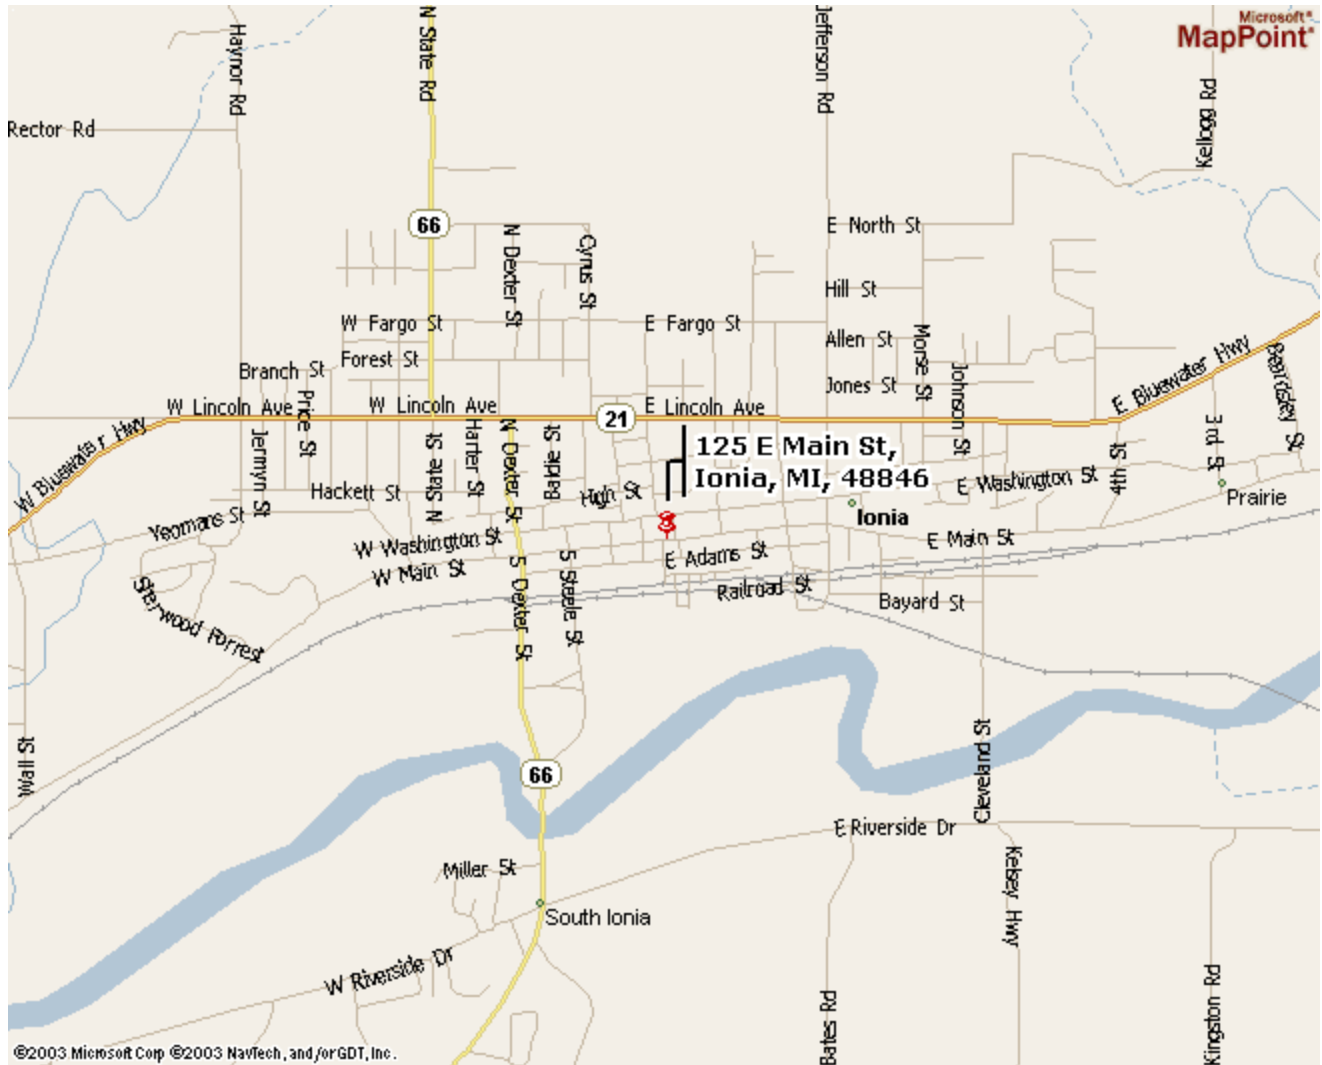

# First Presbyterian Church

125 East Main Street

Ionia, MI 48846

616 527-2320

## Driving Directions

From the west on M-21 - take M-21 (Lincoln Avenue) east to second traffic light (at Dexter Avenue/M-66 south); turn right onto Dexter; south to second traffic light (at Main Street); turn left onto Main St; east 5 blocks to church

From the east on M-21 - take M-21 (Lincoln Avenue) west to Jackson Street; turn left onto Jackson; south 3 blocks to Main Street; turn right onto Main Street; west 2 blocks to church

From the north on M-66 - take M-66 (State Street) south to first traffic light (Lincoln Ave/M-21); turn left onto Lincoln Avenue; east 2 blocks to Dexter Street (marked M-66 south); turn right onto Dexter; south to second traffic light (at Main Street); turn left onto Main Street; east 5 blocks to church

From the south on M-66 - take M-66 (Dexter Avenue) north to first traffic light north of railroad tracks (at Main Street); turn right onto Main Street; east 5 blocks to church. Ionia is approximately 7 miles north of exit #67 off I-96.