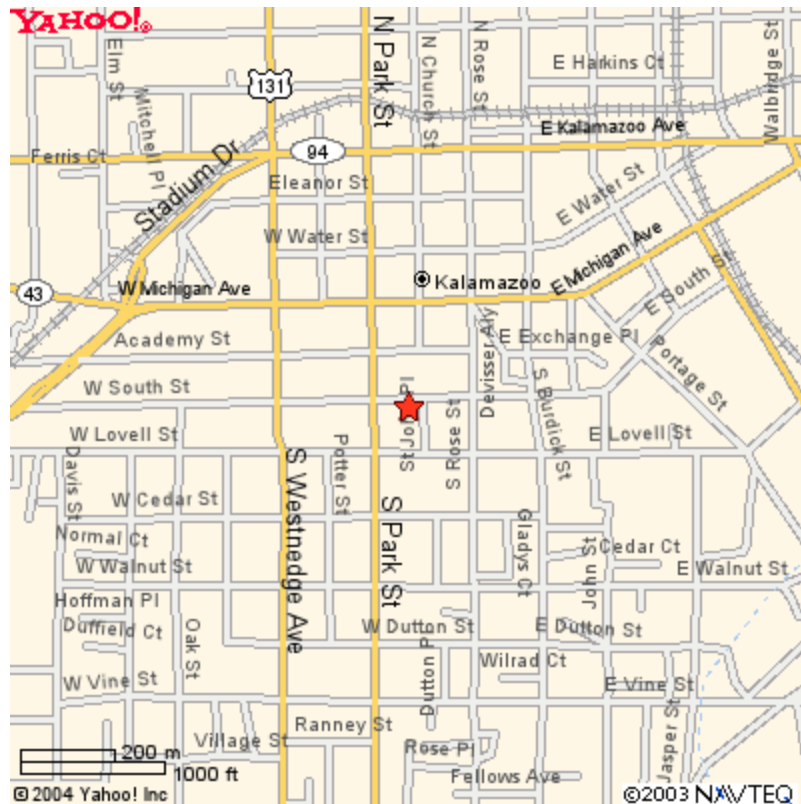

# First Presbyterian Church

321 West South Street

Kalamazoo, MI 49007

269 344-0119

## Driving Directions

**N:** Take US-131 S toward Kalamazoo. Take the US-131-BR South exit on the left toward Downtown Kalamazoo. Merge onto US-131 BR S. Stay straight to go onto N Westnedge Ave. Turn left onto W South St.

**S:** Take I-69 N toward Lansing. Merge onto I-94 W (exit number 38) toward Chicago. Take the I-94-BR exit- exit number 81- toward Downtown Kalamazoo. Merge onto I-94 BR W. Turn left onto E Walnut St. Turn right onto S Park St. Turn right onto W South St.

**E:** Take I-94 W via the exit- on the left- toward Chicago. Take the I-94-BR exit- exit number 81- toward Downtown Kalamazoo. Continue as above.