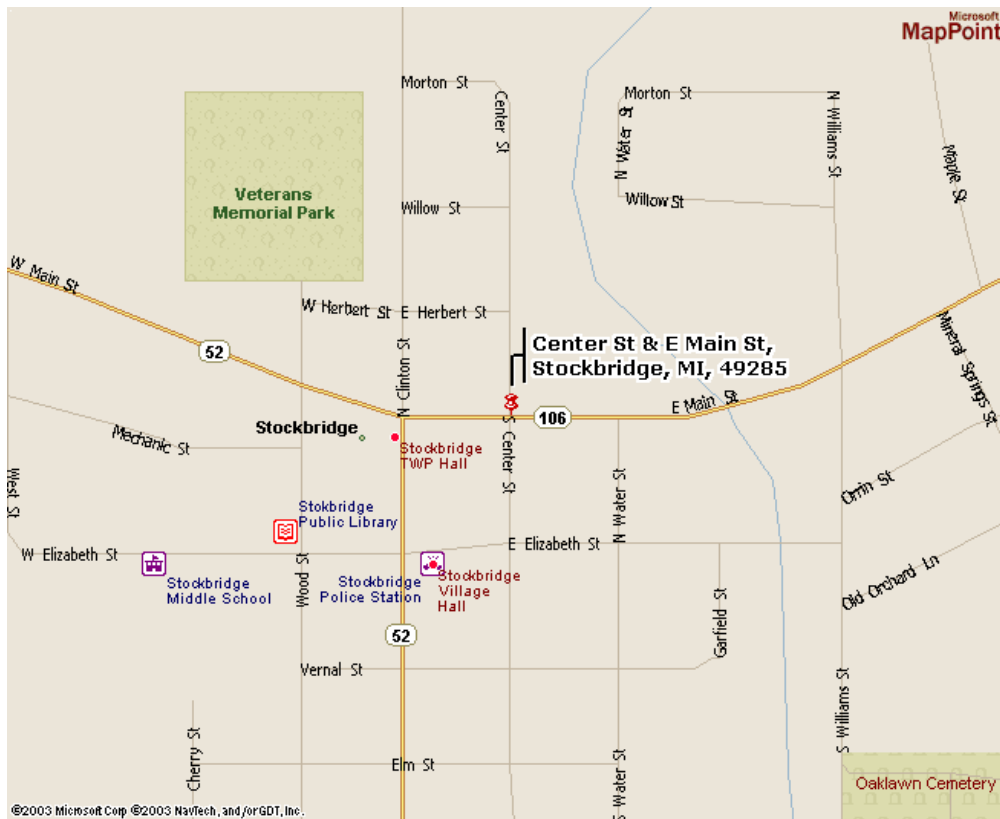

First Presbyterian Church

P.O. Box 62

Center at Main Street

Stockbridge, MI 49285

517 851-7015

Driving Directions

S: Take I-69 N toward Lansing. Merge onto I-94 E via exit number 38 toward Detroit. Take the exit-(exit 150)- toward Grass Lake. Stay straight to go onto Knight Rd. Turn left onto Mt Hope Rd. Turn left onto Parks Rd. Turn right onto Territorial Rd. Turn left onto Hinkley Rd. Turn slight left onto MI-52/Grosshand Rd. Continue to follow MI-52. Turn right onto E Main ST/MI-106. Turn right onto S Center St.

N: Take I-69 W toward Lansing. Take the M-52 exit- (exit 105)- toward Perry/Owosso. Turn left onto MI-52. Turn right onto MI-43/MI-52. Continue to follow MI-52. Stay straight to go onto E Main St/MI-106. Turn right onto S Center St. End at S Center St & E Main St.

W: Take I-94 E. Take the exit- exit number 150- toward Grass Lake. Continue as above.

E: Take I-94 W via the exit- on the left- toward Chicago. Take the M-52 N exit- exit number 159- toward Chelsea/Stockbridge. Turn left onto S Main St/MI-52. Continue to follow MI-52. Turn right onto E Main St/MI-106. Turn right onto S Center St.