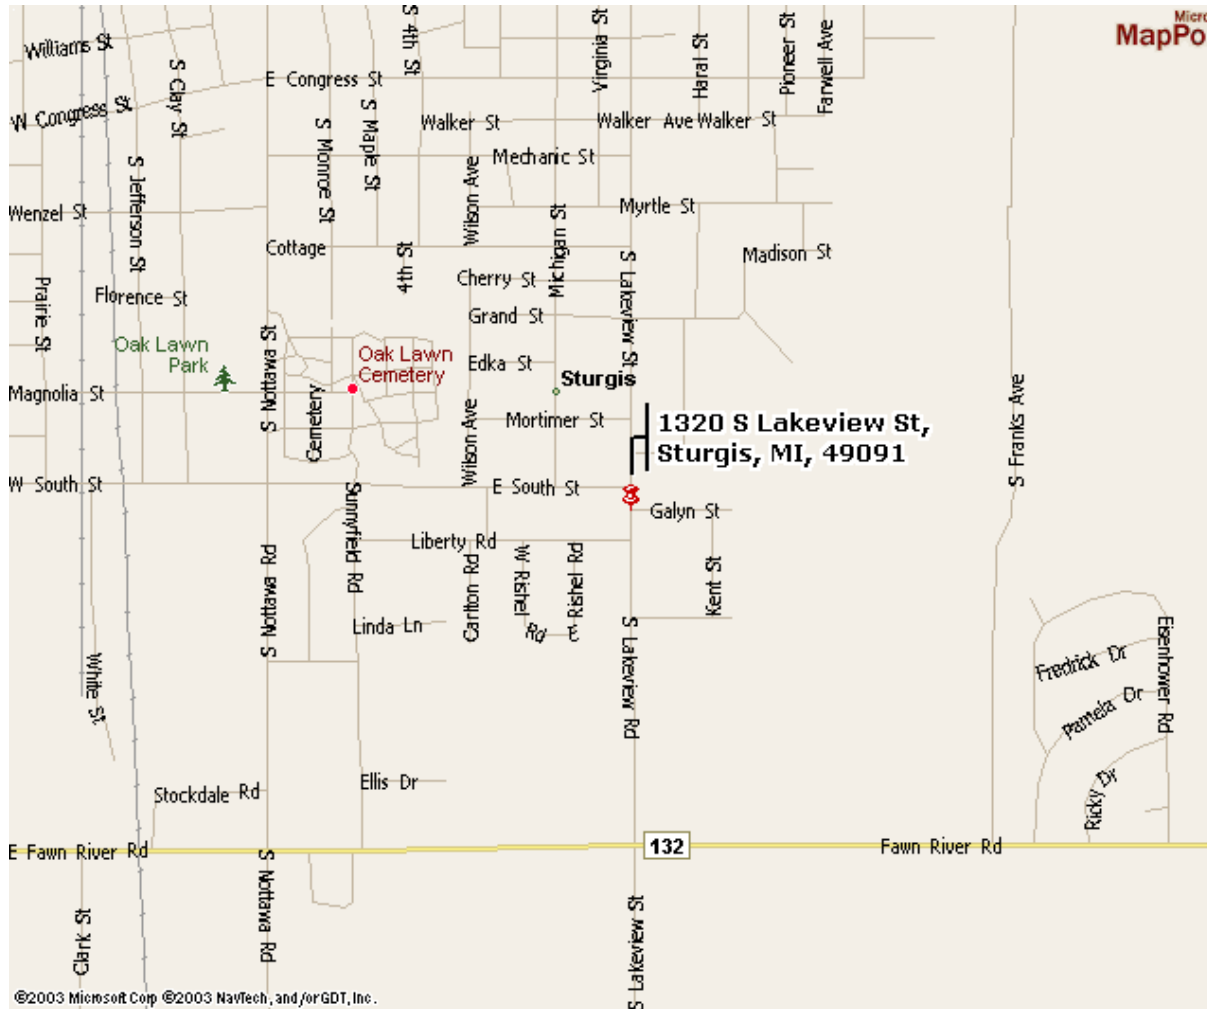

First Presbyterian Church

1320 South Lakeview

Sturgis, MI 49091

269 651-9493

Driving Directions

N: Take US-131 S toward Kalamazoo. Turn left onto US-12. Turn right onto S Lakeview Ave.

S: Take I-69 N toward Lansing. Merge onto I-80 W/I-90 W/Indiana toll rd via exit number 156 (Portions toll). Take the IN-9 exit (exit 121) toward Howe/Lagrange. Turn left onto IN-9. Turn left onto IN-9. Turn right onto Fawn River Rd/CR-132. Turn left onto Lakeview Ave.

E: Take I-94 W toward Jackson. Merge onto I-69 S via exit number 108 toward Ft Wayne. Merge onto I-80 W/I-90 W/Indiana Toll Rd via exit number 156 (Portions toll). Continue as above.

W: Take I-80 E/I-90 E/Indiana Toll Rd (Portions toll). Continue as above.