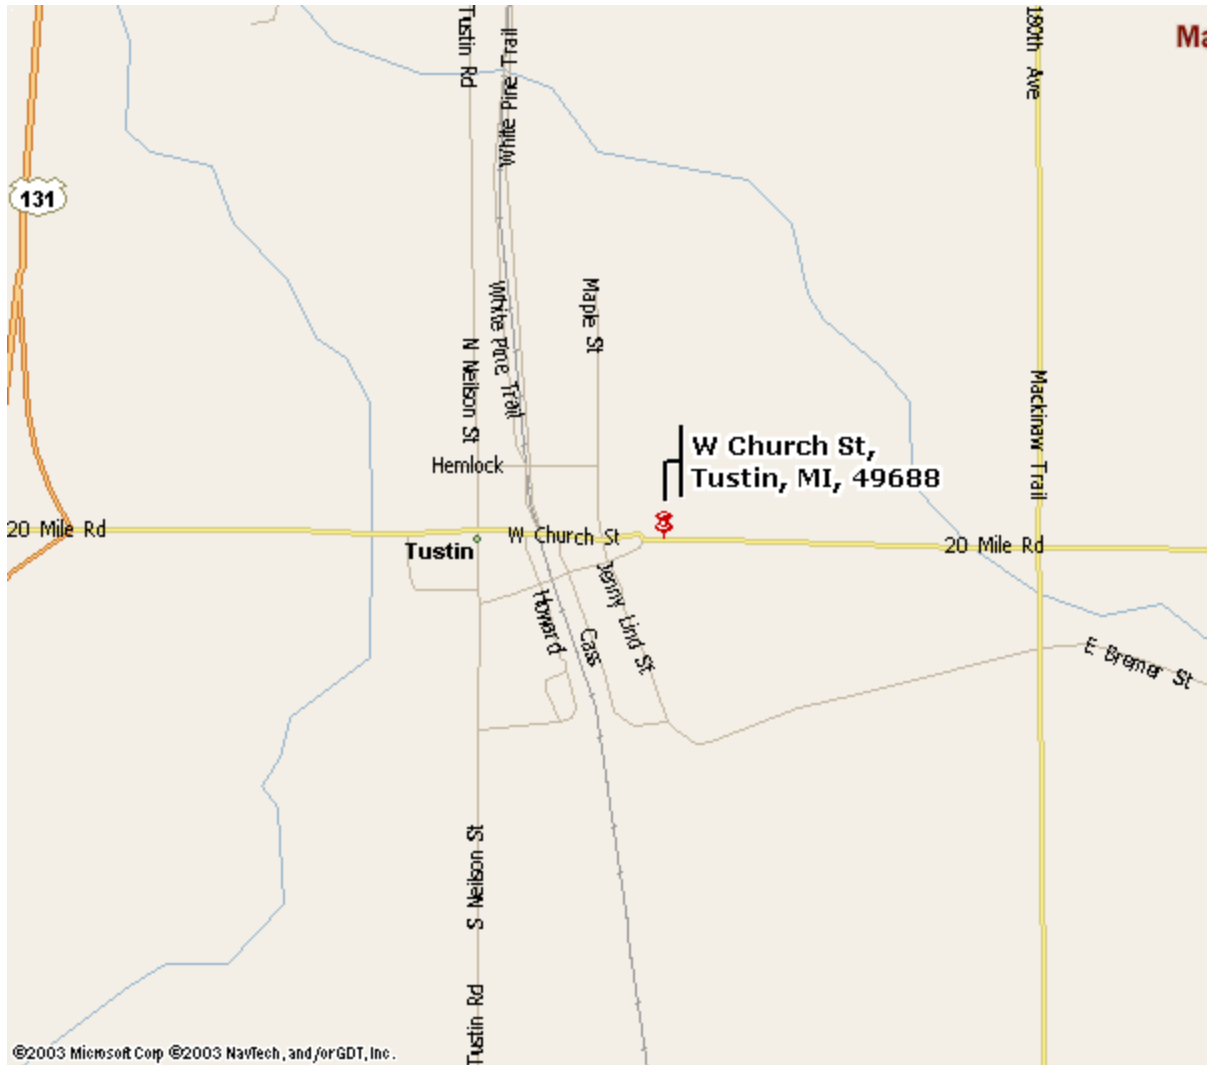

**Covenant Presbyterian Church
180 West Church Street
Tustin, MI 49688
231.829.3833**

Driving Directions

North or South on 131: Take the Tustin exit East one half mile and the church is on the left.