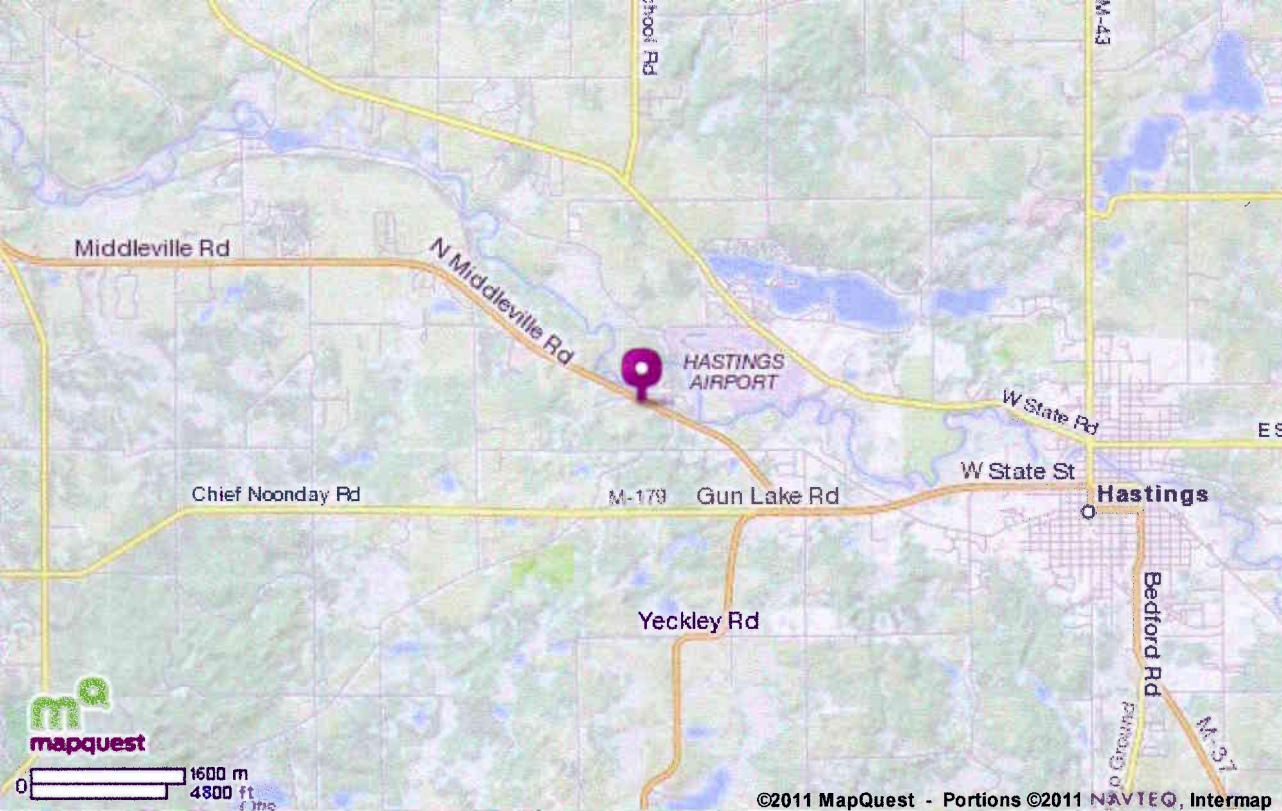

First Presbyterian Church of Hastings has moved to a new location.

GPS devices find the old location or get confused because M-37 is several different roads around Hastings. If you put 405 Middleville Rd Yahoo Maps will go to the correct spot. If your map does not show the airport as being close to the church, then something is wrong!

Please print the map and use it to make sure you can find the new church.

First Presbyterian Church  
405 N M-37 Highway  
Hastings, MI 49058-9743

Thooft Rd

M-43

Middleville Rd

N Middleville Rd

HASTINGS AIRPORT

W State Rd

Chief Nooday Rd

M-179

Gun Lake Rd

W State St

Hastings

Yeckley Rd

Bedford Rd