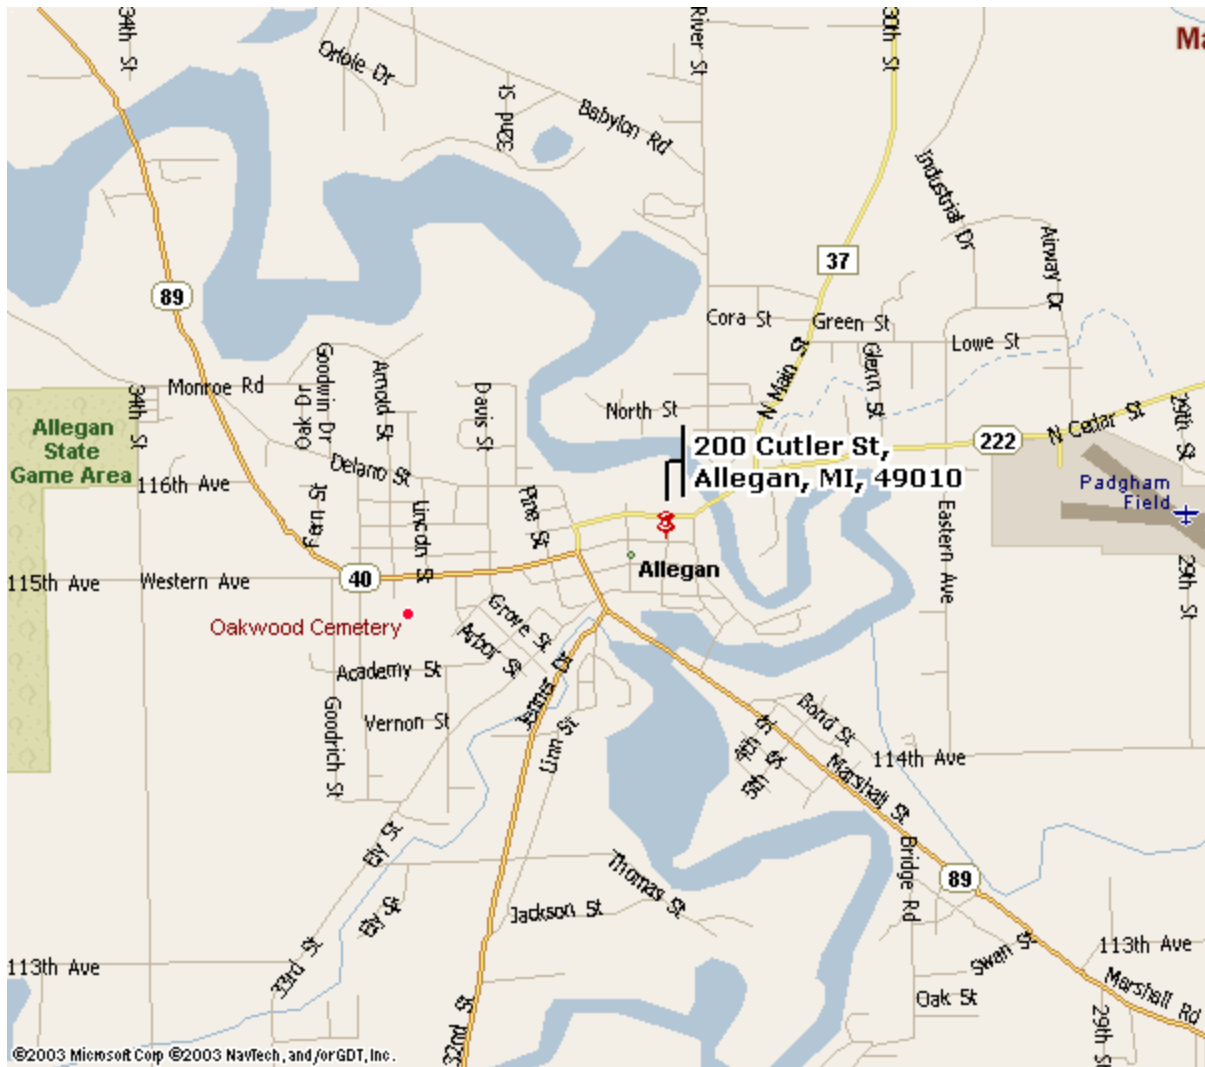

First Presbyterian Church

200 Cutler Street
Allegan, MI 49010
269 673-4631

Driving Directions

From Grand Rapids: Take I-131 south to exit 55. Go west on M-222 for 10 miles. Turn left on Water Street or Chestnut Street and go 1 block to Cutler.

From Holland: Follow M-40 to Allegan. Turn left on M-89 (you can't go straight through onto Cutler). Go 1 block and turn right on Monroe (M-222) to Chestnut or Water. Turn right and go one block to Cutler.

From Paw Paw: Follow M-40 to M-89. Turn left on M-89, right on Hubbard and left on Chestnut to Cutler.

From Kalamazoo: Take I-131 north to Otsego exit, then M-89 to Allegan. Turn right on Hubbard and left on Chestnut to Cutler.

Parking: If church parking lot is full, go 1½ blocks on Cutler to the Congregational church parking lot.

Cutler is a one-way street!