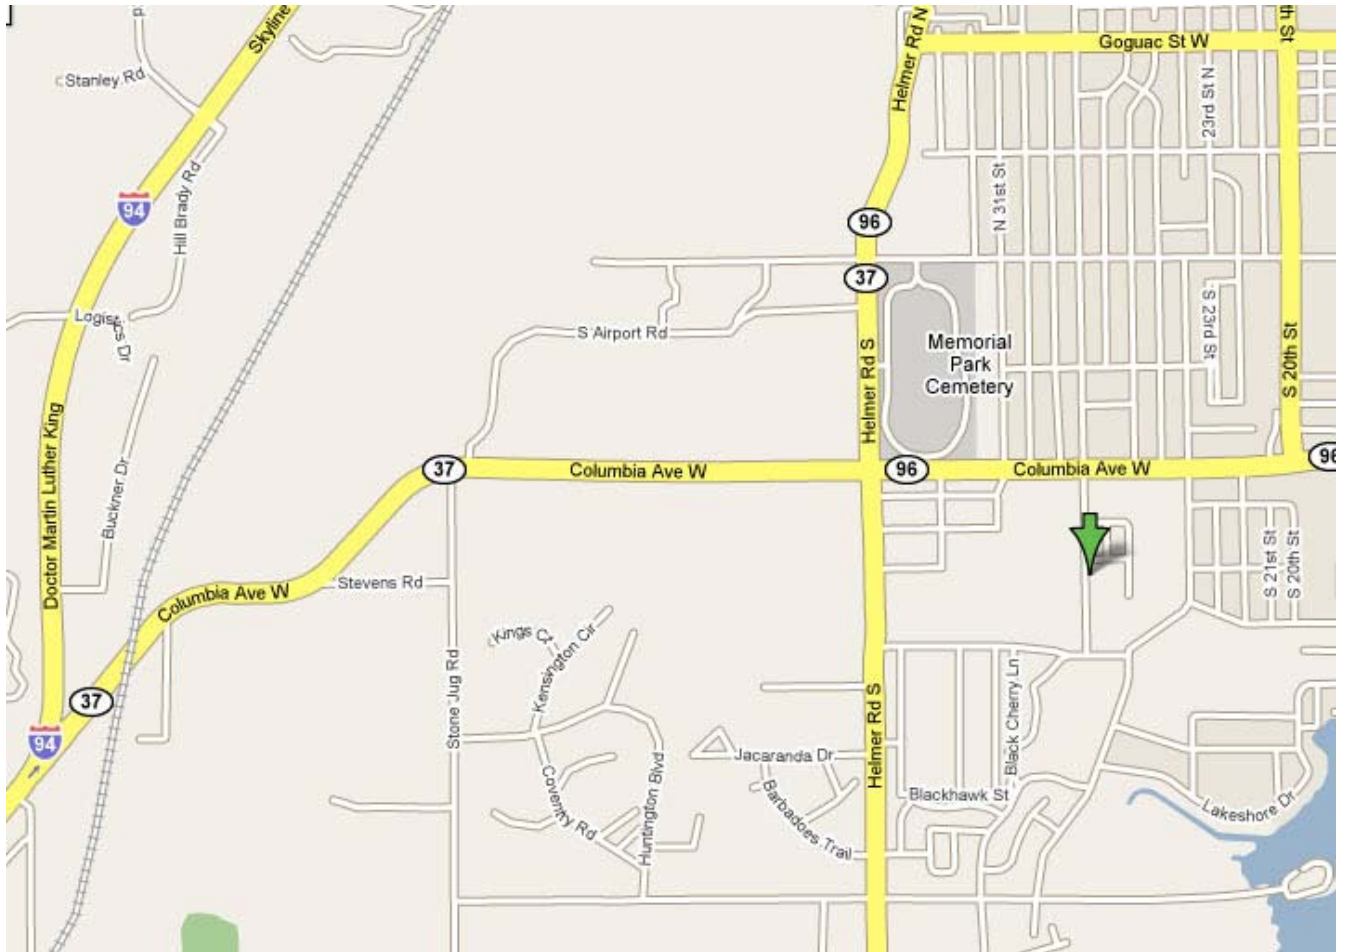

Westlake Presbyterian Church

415 South 28th Street
Battle Creek, MI 49015
269 964-0100

Driving Directions

N or S: From I-69, merge onto I-94 W via exit 38 toward Chicago. Proceed as below.

E or W: Take exit 95 off I-94; go north on Helmer Road; turn right on Columbia Avenue (at Meijer); turn right on 28th Street South. Church is on the left.