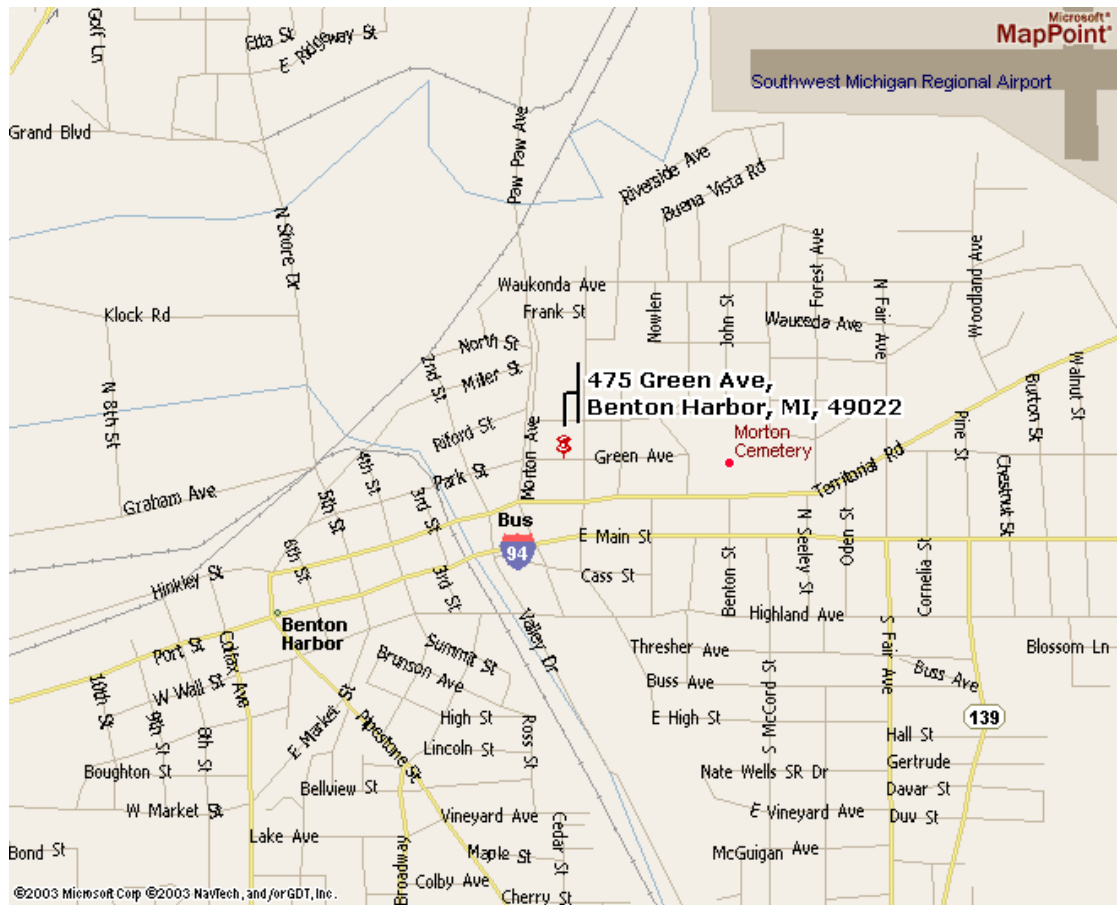

First Presbyterian Church

P.O. Box 186

475 Green Avenue

Benton Harbor, MI 49022

269 925-7075

Driving Directions

From Michigan City: Take I-94 to Exit 28 (M-139). Take M-139 North to 5th traffic signal (Main Street/Business 94); turn left. After traffic signal, count five blocks on right to Hull Street (sign for church on corner); turn right. Go two blocks; turn left to church.

From Niles/Buchanan/Berrien Springs: Take US-31 North until it becomes M-139 in Benton Harbor. Take M-139 north to 5th traffic signal (Main Street/Business 94); turn left. After traffic signal, count five blocks on right to Hull Street (sign for church on corner); turn right. Go two blocks; turn left to church.

From Kalamazoo: Take I-94 West to Exit 33 (Main Street/Business 94). Go through flashing yellow light. After 2nd traffic signal, count five blocks on right to Hull Street (sign for church on corner); turn right. Go two blocks; turn left to church.

From South Haven/Holland: Take I-196 South to I-94 West. Take I-94 West to Exit 33 (Main Street/Business 94). Go through flashing yellow light. After 2nd traffic signal, count five blocks on right to Hull Street (sign for church on corner); turn right. Go two blocks; turn left to church.