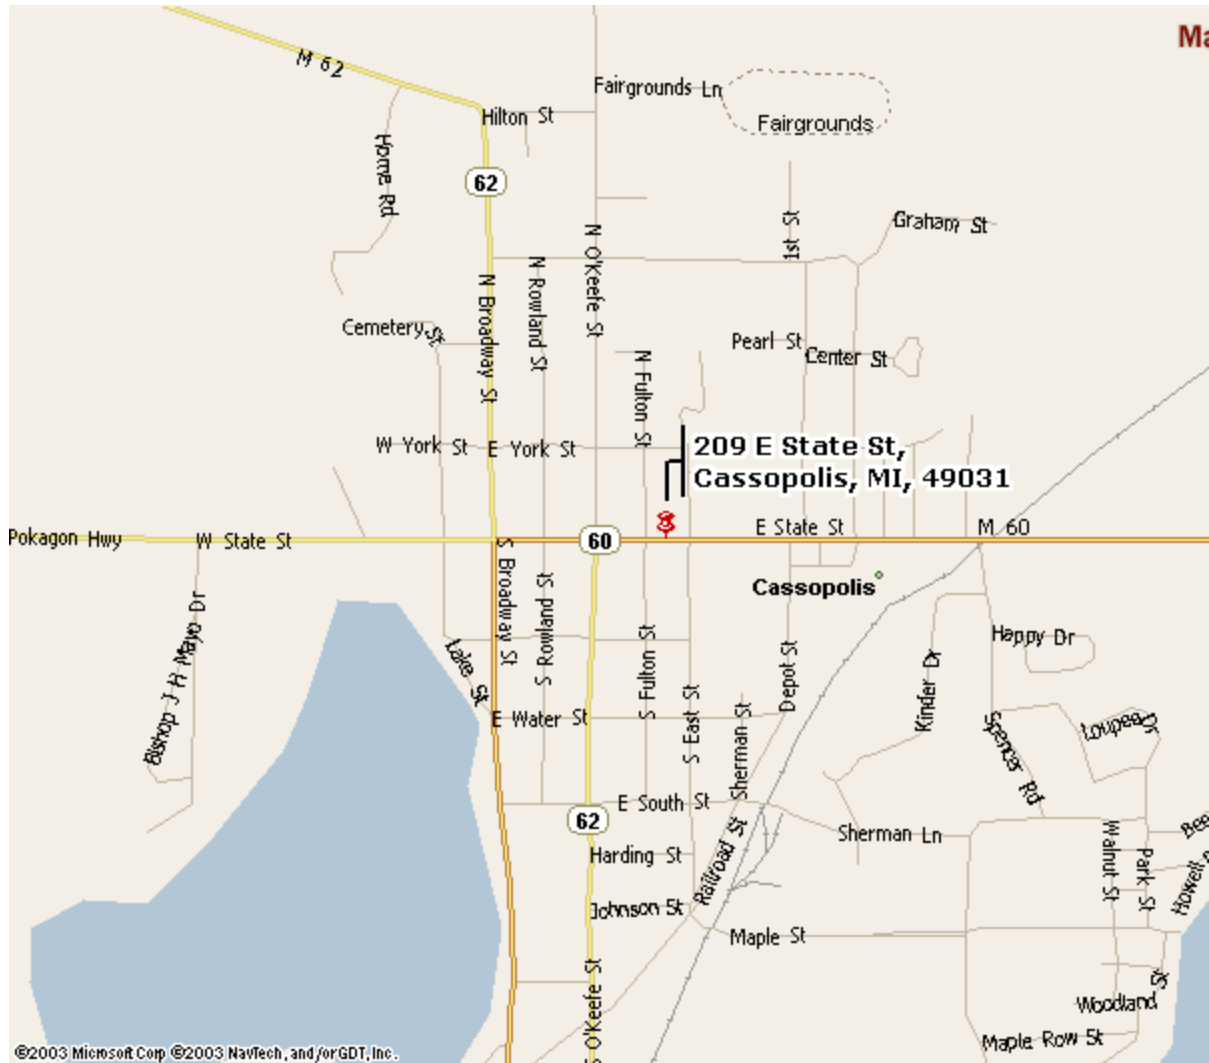

# United Presbyterian Church of Cassopolis

209 East State Street  
Cassopolis, MI 49031  
269.445.2664

## Driving Directions

**N:** Take US-31 S. Merge onto I-96 E toward Gd. Rapids/Lansing. Merge onto US-131 S via exit number 31A toward Gd. Rapids /Kalamazoo. Merge onto MI-60 W. Turn left onto MI-60. End at 209 E. State St.

**S:** Take the US-31 N ramp. Merge onto US-20 W. US-20 W becomes US-31 N. Take the US-12 exit- exit number 3- toward Niles/New Buffalo. Turn right onto US-12 E. US-12 E becomes MI-60 E. Turn right onto E State St/MI-60.