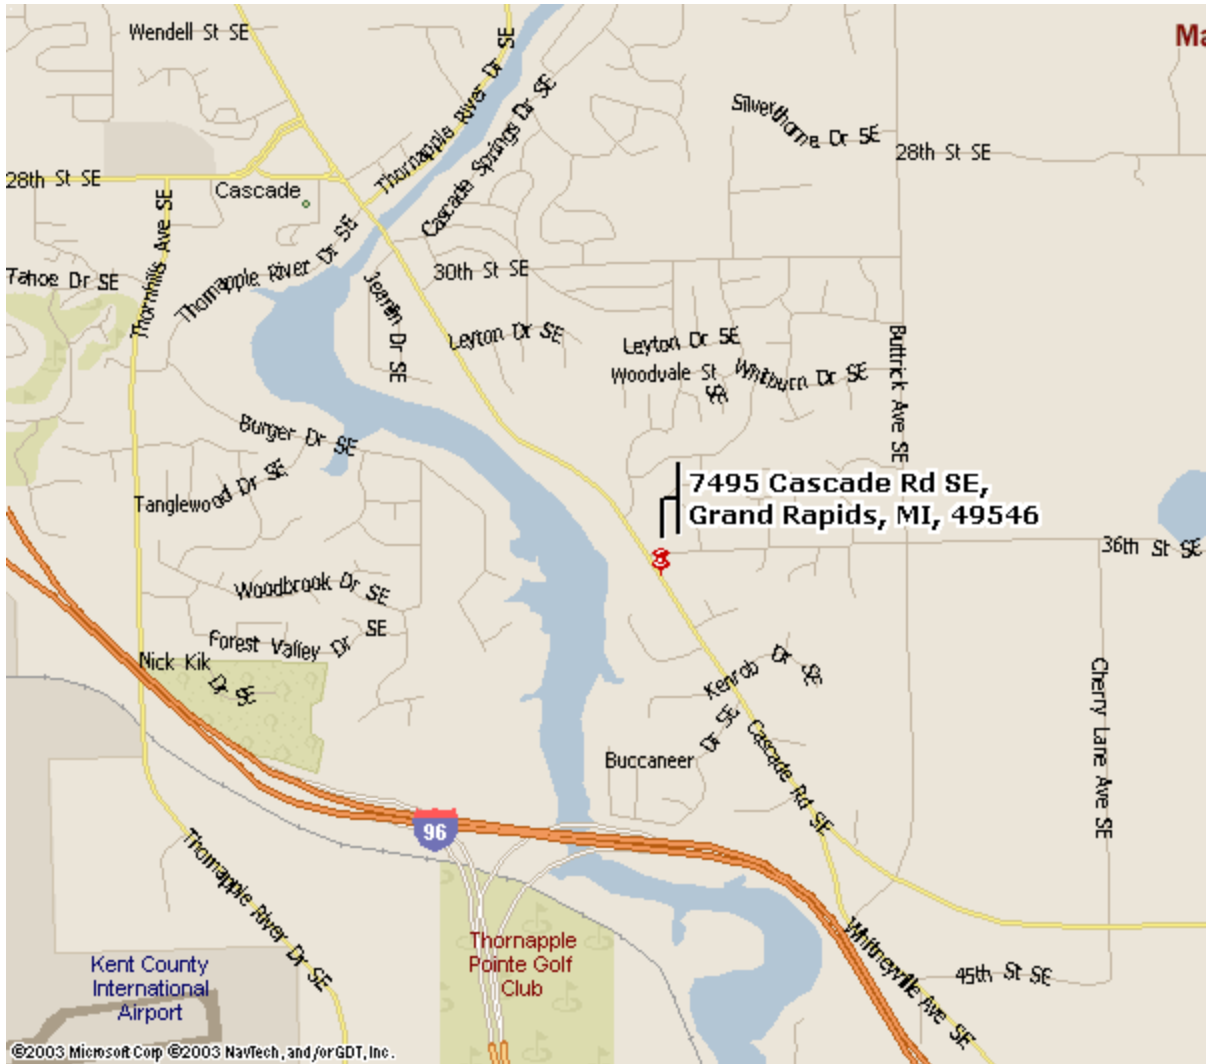

Forest Hills Presbyterian Church

7495 Cascade Road, SE
Grand Rapids, MI 49546
616 942-2751

Driving Directions

N Take US-131 S, use exit 89A to merge onto I-96 E. Take a right off of exit 43B onto 28th St. Go approx. 1.8 mi., then turn right onto Cascade. 1.5 mi. to church.

S Take US-131 N, turn right off of exit 81 onto 28th St. go 9 mi. then right on Cascade.

E Take I-96 W, take exit 52, turning right onto Alden Nash, in .5 mi. turn left onto Cascade, 6 mi. to church.

W Take I-196 E, using exit 69A, turn right onto Chicago drive. In approx. 2 mi. use ramp to merge onto 28th St. In 12.5 mi. turn right onto Cascade Rd, 1.5 mi. to church.