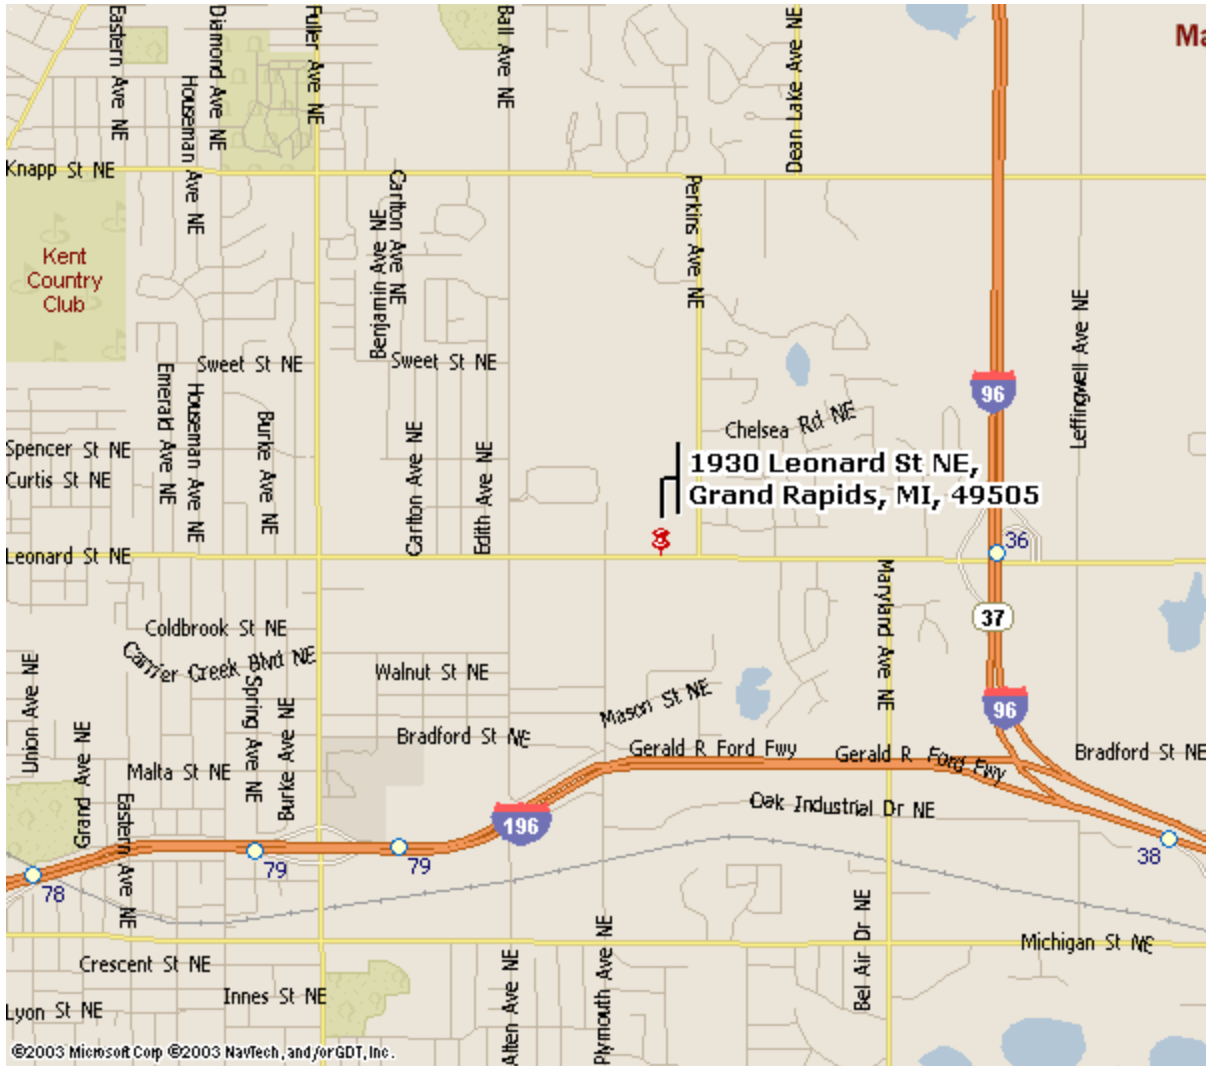

# Oakhill Presbyterian Church

1930 Leonard NE

Grand Rapids, MI 49505

616 456-5626

## Driving Directions

**N:** US 131 to I-96 east, take exit 36, go west on Leonard

**S:** US-131 N, to I-196 East, take exit 79, turn left on Fuller, turn right onto Leonard

**E:** I-96 west, take exit 36, go west on Leonard

**W:** I-196 east, take exit take exit 79, turn left on Fuller, turn right onto Leonard