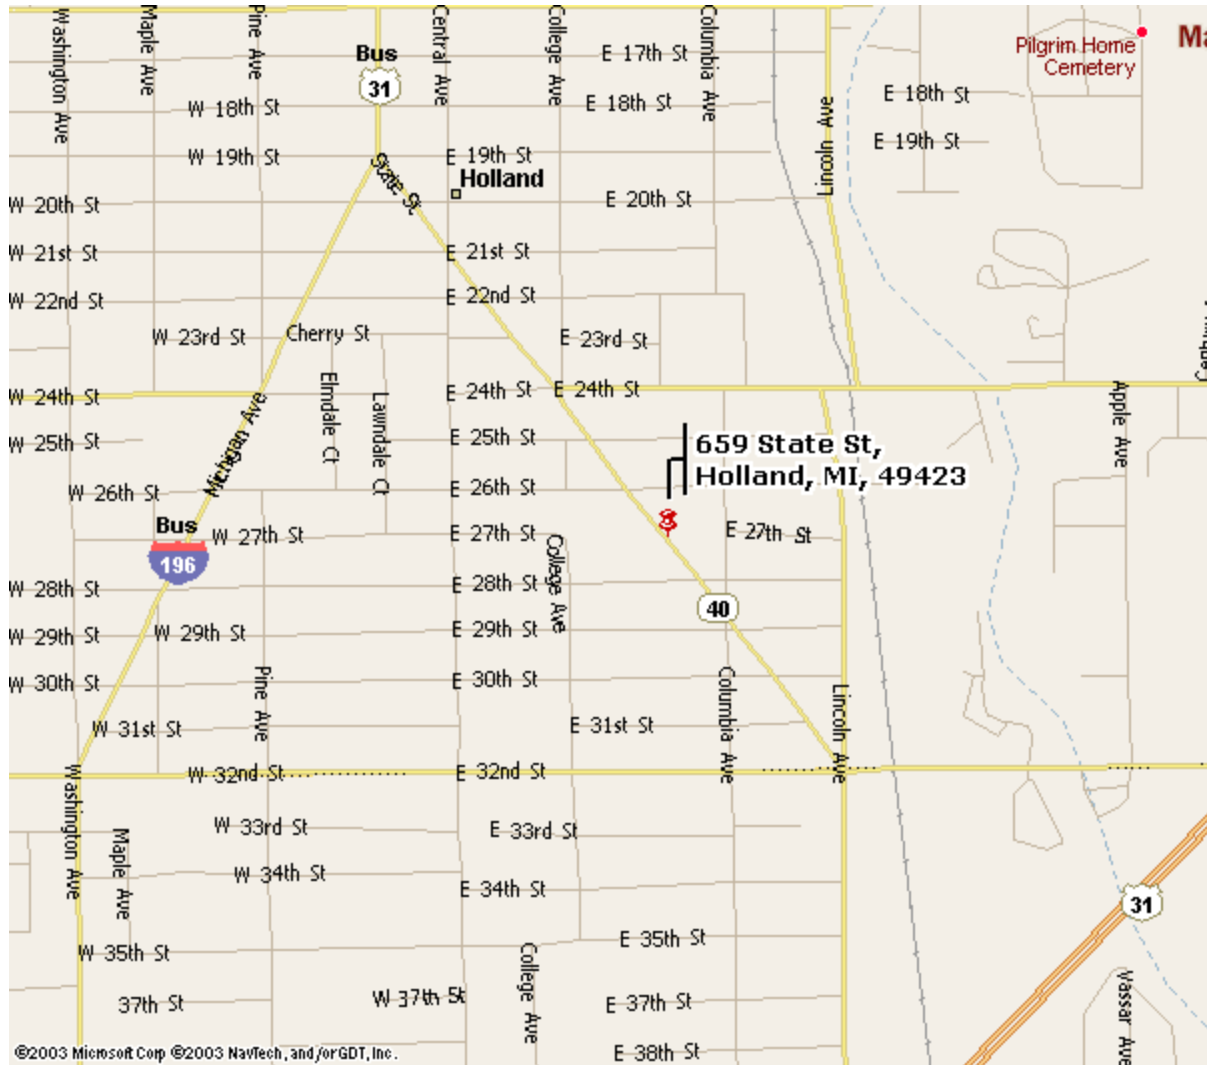

First Presbyterian Church

659 State Street
Holland, MI 49423
616 392-9022

©2003 Microsoft Corp ©2003 Navtech, and/or GDT, Inc.

©2003 Microsoft Corp ©2003 Navtech, and/or GDT, Inc.

Driving Directions

N: Merge onto US-31 S. Turn right onto E 32nd St. Turn right onto State St. End at 659 State St Holland MI.

S: Take US-131 N. Take the M-89 W exit- exit number 49B- toward Allegan. Merge onto MI-89 W. Turn left onto Cutler St. Turn right onto Lincoln Ave/MI-40/56th Ave. Continue to follow MI-40. End at 659 State St Holland MI.

E: Take I-196 W toward Downtown Gd Rapids/Holland. Take the M-40 exit- exit number 49- toward Allegan. Continue as above.