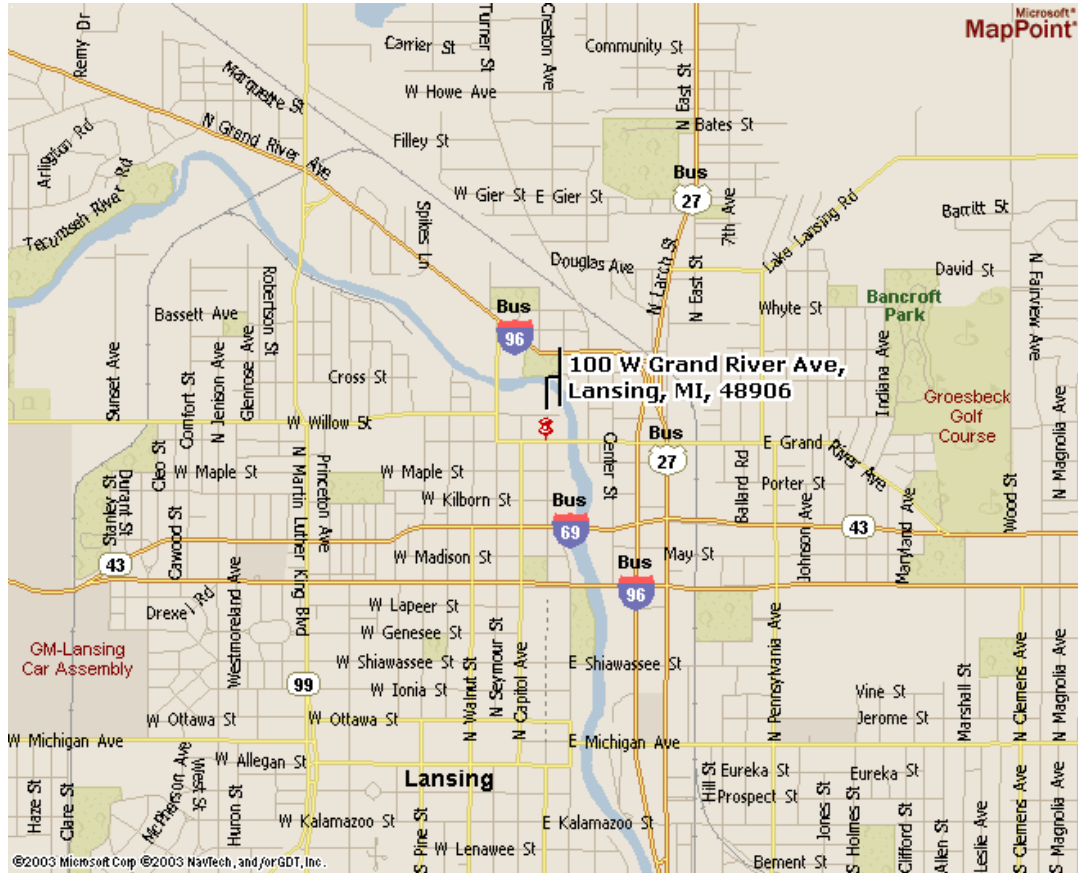

North Presbyterian Church
108 West Grand River Avenue
Lansing, MI 48906
517 482-0336

From the East:

Take I-96 W, merge onto I-496 W via exit number 106B toward DOWNTOWN LANSING.
Take the PENNSYLVANIA AVE exit- exit number 7- toward LARCH ST/CEDAR ST.
Take the LARCH ST ramp toward CEDAR ST.
Turn RIGHT onto S LARCH ST/I-96 BL N.
Turn LEFT onto E GRAND RIVER AVE.

From the south or southeast

Take I-69 north to exist 108
Merge onto I-496 E via exit number 95 toward DOWNTOWN LANSING.
Take the exit- exit number 6- toward PINE-WALNUT STS/DOWNTOWN.
Stay straight to go onto W MAIN ST.
Turn LEFT onto S WALNUT ST.
Turn RIGHT onto W GRAND RIVER AVE.

From the West:

Take the I-96-BL/GD RIVER AVE exit- exit number 90.
Turn LEFT onto W GRAND RIVER AVE/W GRAND RIVER HWY/I-96 BL. Continue to follow W GRAND RIVER AVE/I-96 BL.
Turn RIGHT onto N GRAND RIVER AVE.
Turn LEFT onto W GRAND RIVER AVE.
End at 108 W Grand River Ave Lansing MI