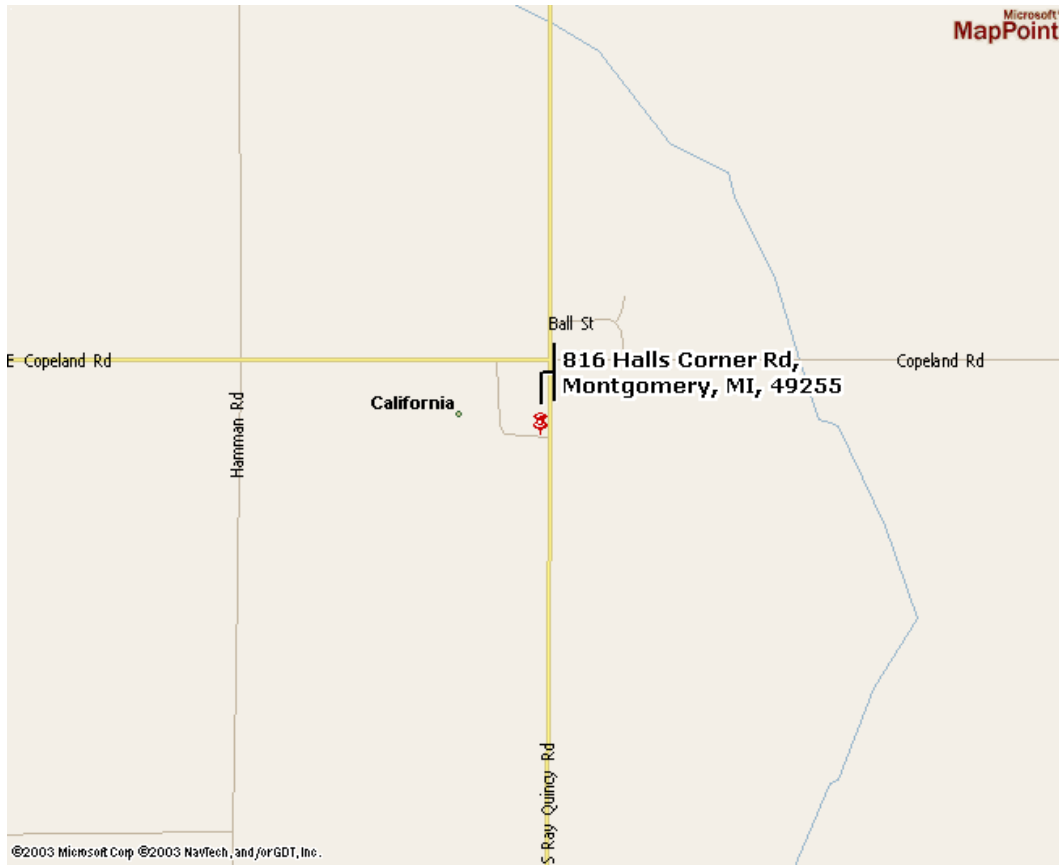

**California Presbyterian Church**  
816 Halls Corner  
Montgomery, MI 49255

### Driving Directions

Take I-69 to exit #3, COPELAND RD exit towards KINDERHOOK, - go 0.4 mi  
Turn LEFT onto Copeland Rd, go 5.8 mi  
Turn RIGHT on Halls Corner Rd