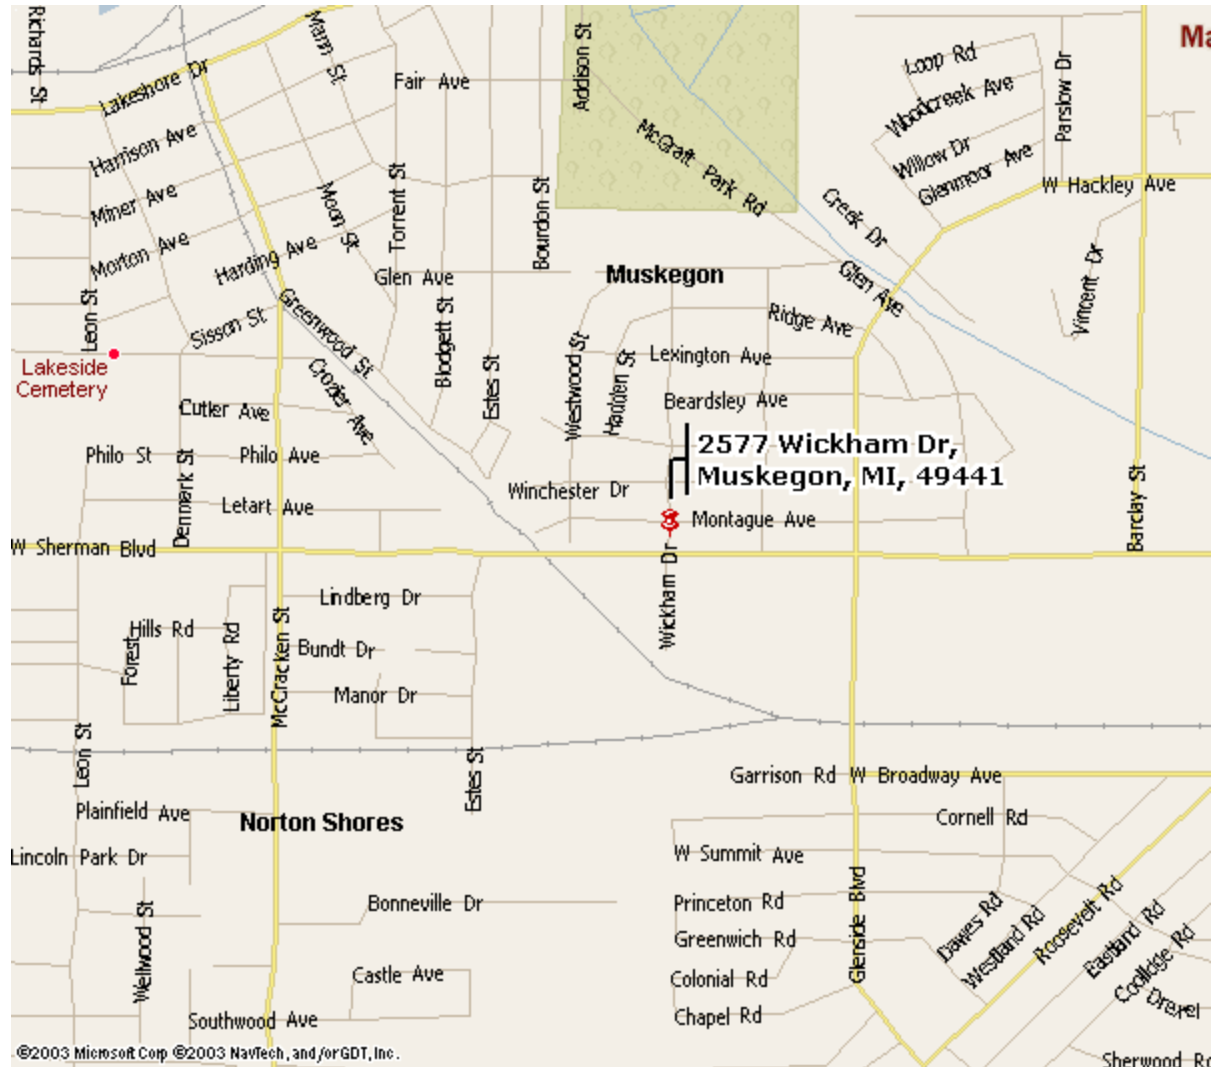

First Presbyterian Church

2577 Wickham Drive

Muskegon, MI 49441

231 759-1275

Driving Directions

N: Take the US-31 S. Then take the US-31-Bus exit toward Downtown Muskegon. Merge onto US-31 BR S. Turn right onto W Sherman Blvd. Turn right onto Wickham St.

S: Take the US-31-BR N exit toward Downtown Muskegon. Merge onto US-31 BR N. Turn left onto W Sherman Blvd. Turn right onto Wickham St.

E: Take I-96 W toward Gd Rapids. Merge onto US-31 BR N/Seaway Dr. Turn left onto W Sherman Blvd. Turn right onto Wickham St.