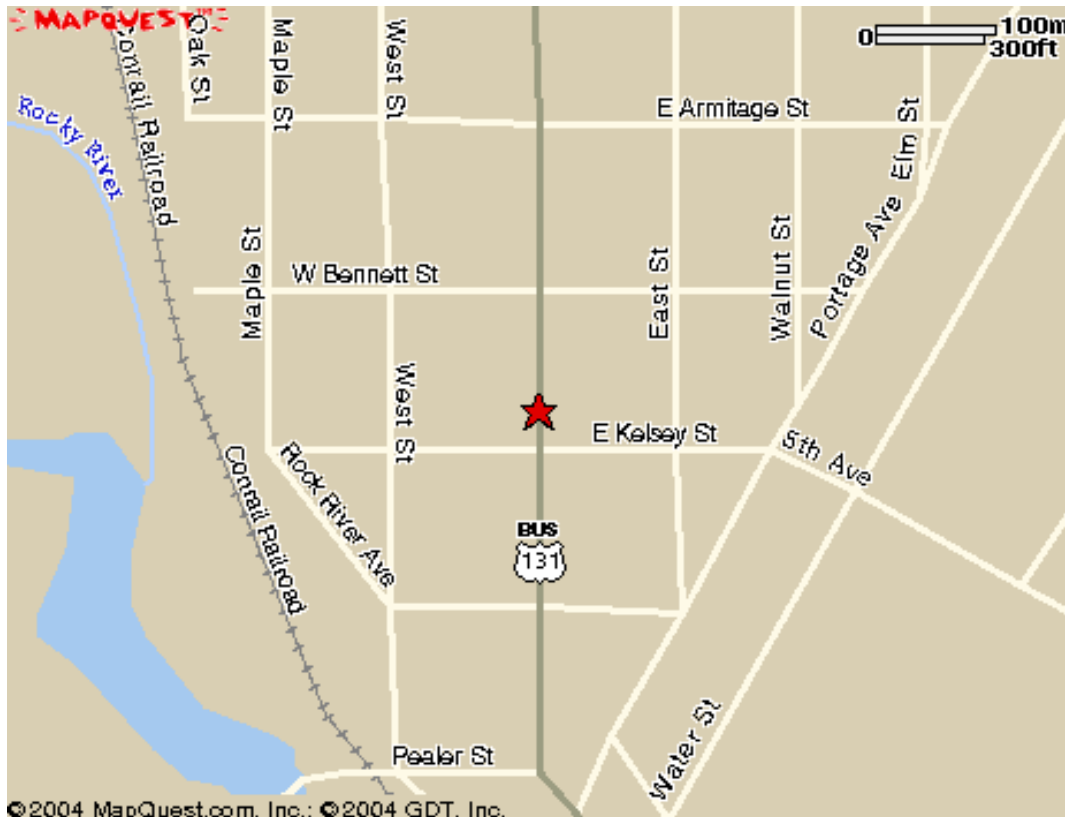

First Presbyterian Church of Three Rivers-Centreville

320 North Main
Three Rivers, MI 49093
269 273-9571

Driving Directions

N: US-131 S toward Chicago/Three Rivers.
Turn left onto US-131 BR/Main St. End at
320 N Main St Three Rivers MI

S: Take US-131 N. Take the MI-60 ramp
toward Three Rivers. Turn slight right onto W
Michigan Ave/MI-60/US-131 BR. Turn left
onto N Main St/US-131 BR. End at 320 N
Main St Three Rivers MI.

W: Take I-94 E. Take the US-131/I-94-BR
exit (exit number 74B-A) toward
Kalamazoo/Three Rivers. Merge onto US-131
S via exit number 74A toward Three Rivers.
Turn left onto US-131 BR/Main St.

E: Take I-94 W via the exit- on the left-
toward Chicago. Take the I-94/I-94 BR exit-
exit number 74A. Merge onto US-131 S.
Turn left onto US-131 BR/Main St. End at 320 N
Main St Three Rivers MI