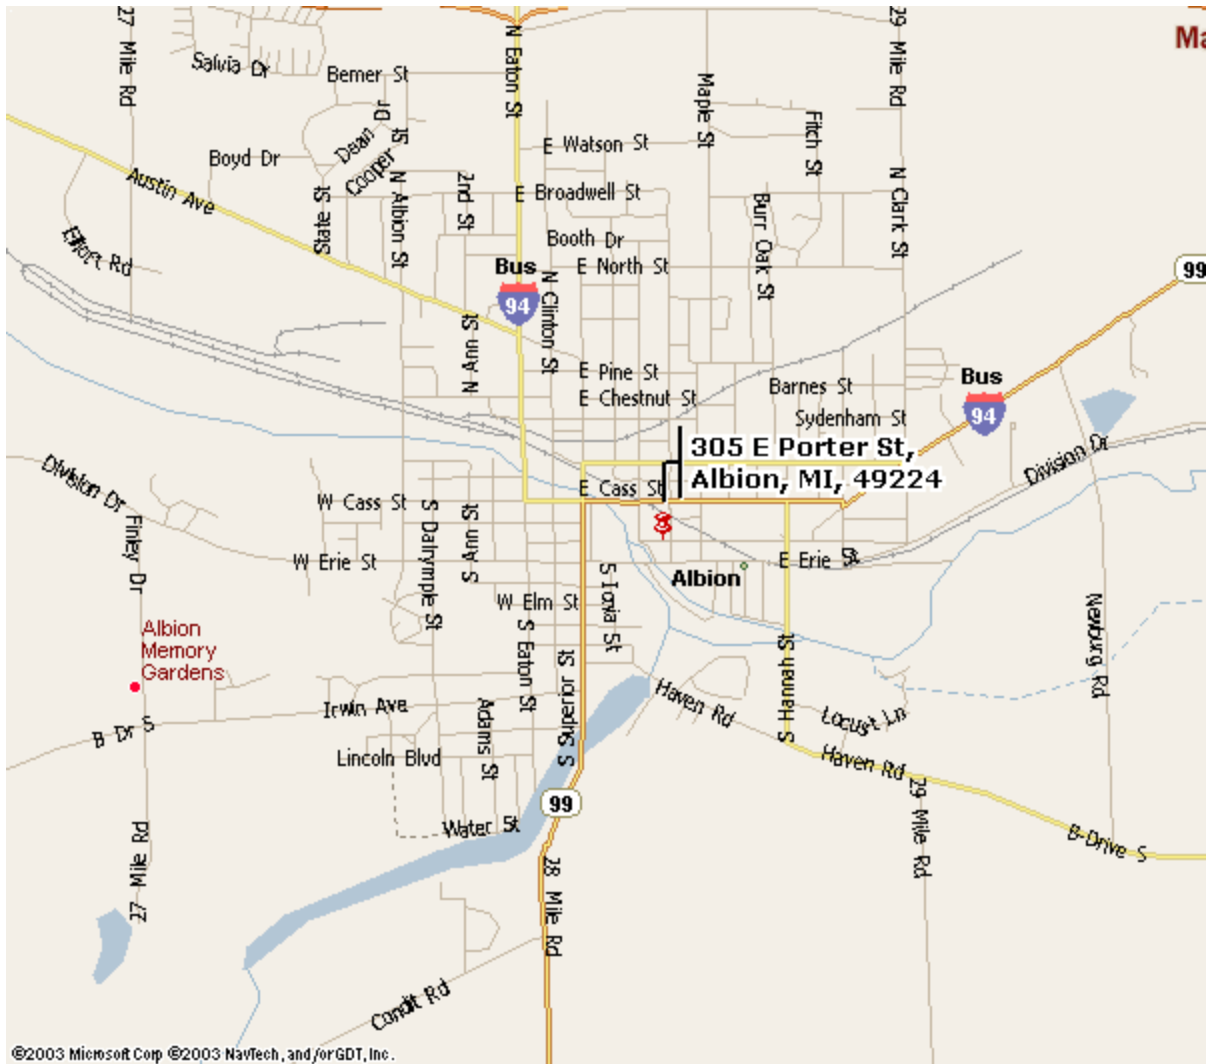

First Presbyterian Church

305 East Porter
Albion, MI 49224
517 629-9157

Driving Directions

- Take exit 121 off I-94
- Go south on Business Loop 94 (Eaton St)
- At the second light veer to the left
- Go 2 blocks and veer to the right
- At bottom of hill turn left on Michigan Avenue, then right on Monroe Street
- The church parking lot is adjacent to Lumbertown
- The office entrance is on Monroe
- The sanctuary/accessibility entrance is on Porter