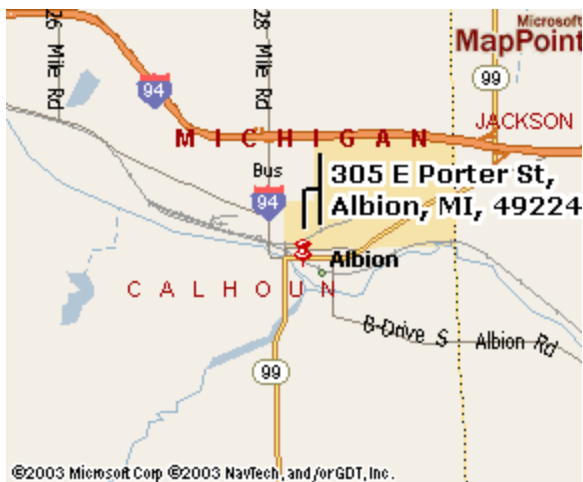

First Presbyterian Church

305 East Porter
Albion, MI 49224
517 629-9157

Driving Directions

- Take exit 121 off I-94
- Go south on Business Loop 94 (Eaton St)
- At the second light veer to the left
- Go 2 blocks and veer to the right
- At bottom of hill turn left on Michigan Avenue, then right on Monroe Street
- The church parking lot is adjacent to Lumbertown
- The office entrance is on Monroe
- The sanctuary/accessibility entrance is on Porter